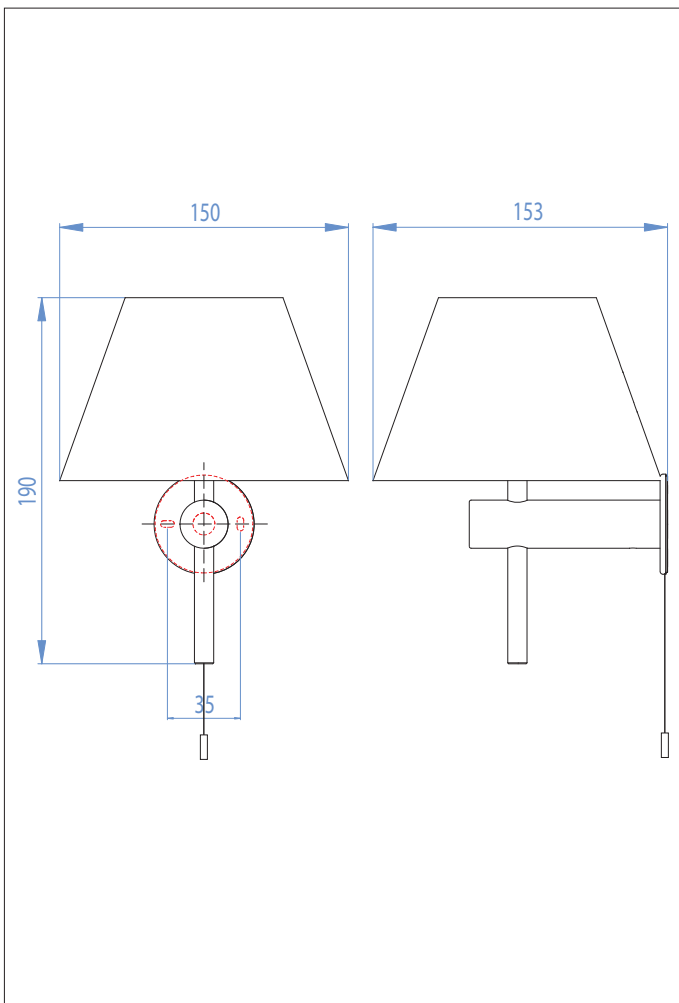

# 0434 Roma switched

1 x 40w G9		1 x 28w incl.
---------------	--	------------------

Zones	<b>2</b>	<b>3</b>
-------	----------	----------

Astro Lighting Ltd.  
G2 River Way, Harlow  
CM20 2DP, Great Britain