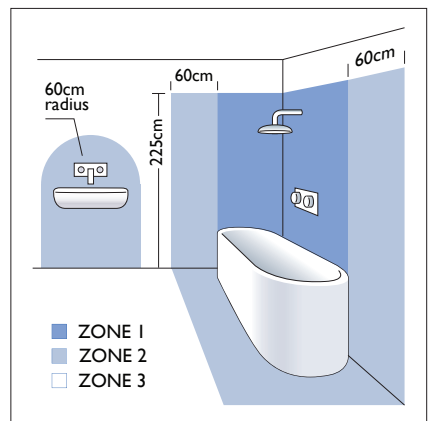

# 0434 Roma switched

1 x 40w G9		1 x 28w incl.
---------------	--	------------------

Zones	<b>2</b>	<b>3</b>
-------	----------	----------

Astro Lighting Ltd.  
G2 River Way, Harlow  
CM20 2DP, Great Britain