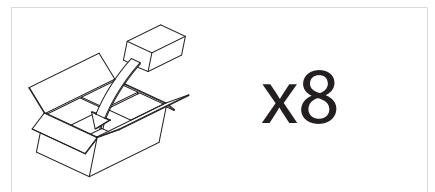

# 0434 Roma switched

1 x 40w G9		1 x 28w incl.
---------------	--	------------------

Zones	<b>2</b>	<b>3</b>
-------	----------	----------

Astro Lighting Ltd.  
G2 River Way, Harlow  
CM20 2DP, Great Britain