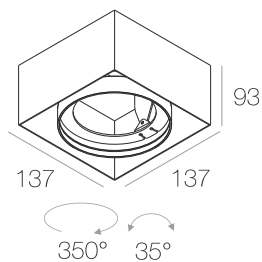

Multiva Trimless

Wpuszczane | Recessed

Multiva 1 Trimless

 139x139 | 99

  IP20  1,0 

4-0221#

(# - A/B/C/D/M)

12V / G53